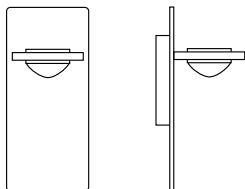

Glas weiß	<i>white glass</i>	234WL110WS	573,95 €
Glas rot	<i>red glass</i>	234WL110RO	573,95 €
Glas anthrazit	<i>anthracite glass</i>	234WL110AN	573,95 €
Glas violett	<i>violet glass</i>	234WL110VI	573,95 €