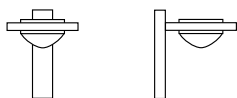

gebürstet	<i>brushed</i>	324WL01000	460,50 €
handpoliert	<i>hand polished</i>	234WL010PO	521,85 €
matt schwarz	<i>dull black</i>	234WL010SW	521,85 €
Messing natur	<i>pure brass</i>	234WL010MS	521,85 €
weiß	<i>white</i>	234WL010WS	521,85 €
schwarz / gold	<i>black / gold</i>	234WL010SG	521,85 €