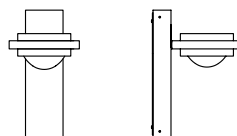

Ocular Wandleuchte
LED
Serie 100
Master

Wandleuchte
aus Edelstahl,
direkt/indirekt
Linse: Ø 100 mm

*wall lamp made
of stainless steel,
direct/indirect
lens: Ø 100 mm*

L 314 mm x B 92 mm, Linse Ø 100 mm,
1 x LED 22,3W, 3004 lm, EEK D, 1 x LED
Uplight 8,2W, 1216 lm, EEK D Dimmbar mit
handelsüblichen LED Dimmer

Neu

gebürstet	<i>brushed</i>	234WL03000	845,00
handpoliert	<i>hand polished</i>	234WL030PO	995,80
matt schwarz	<i>dull black</i>	234WL030SW	995,80
Messing natur	<i>pure brass</i>	234WL030MS	995,80
weiß	<i>white</i>	234WL030WS	995,80
schwarz / gold	<i>black / gold</i>	234WL030SG	995,80

Ocular Wandleuchte
Niedervolt
Serie 100

Wandleuchte
aus Edelstahl,
direkt/indirekt
Linse: Ø 100 mm

*wall lamp made
of stainless steel,
direct/indirect
lens: Ø 100 mm*

L 220 mm x B 60 mm, Linse Ø 100 mm,
2 x GY 6,35 max. 12V 50W,