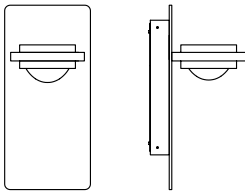

Glas weiß	<i>white glass</i>	234WL130WS	995,80 €
Glas rot	<i>red glass</i>	234WL130RO	995,80 €
Glas anthrazit	<i>anthracite glass</i>	234WL130AN	995,80 €
Glas violett	<i>violet glass</i>	234WL130VI	995,80 €

**Ocular Wandleuchte Glas
Niedervolt
Serie 100**

Wandleuchte aus
Edelstahl und Glas,
direkt/indirekt
Linse: Ø 100 mm

*wall lamp made of
stainless steel and glass,
direct/indirect
lens: Ø 100 mm*

L 450 mm x B 200 mm, Linse Ø 100 mm,
2 x GY 6,35 max. 12V 50W