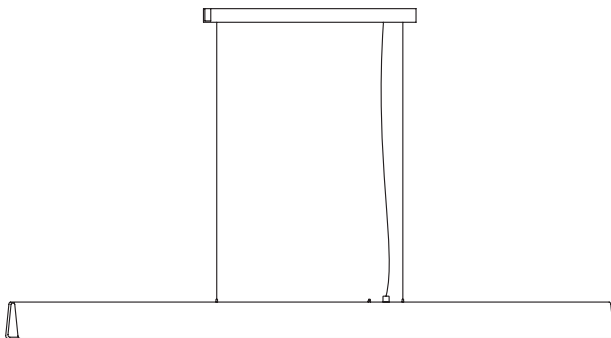

Weiß	<i>white</i>	236PL002WS
Schwarz	<i>black</i>	236PL002SW
Gold	<i>gold</i>	236PL002GO
Champagner	<i>champagne</i>	236PL002CH
jede RAL-Farbe	<i>every RAL colour</i>