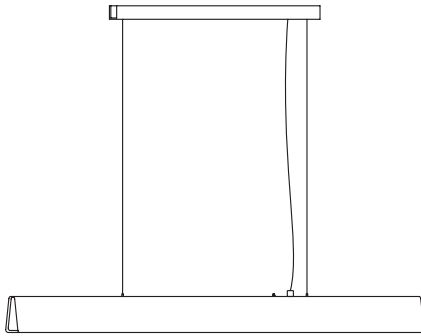

*ring lamp made  
of steel and aluminium,  
powder coated*

D=800mm B=51mm H=80mm,  
Baldachin D=200mm, Pendellänge 3m,  
Linse D=26mm, Gewicht 6kg.  
9x LED 4,7W=42,3W, 5697lm  
3x LED Uplight 4,7w=14,1W 1899lm  
Taster an der Leuchte (DALI oder 1-10V auf  
Anfrage)

*pendant lamp made  
of steel and aluminium,  
powder coated*

L=1100mm B=51mm H=80mm, Baldachin  
L=550mm B=30mm H=31mm, Pendellänge  
2m, Linse D=26mm, Gewicht 2,5kg.  
5x LED 4,7W=23,5W, 3165lm  
3x LED Uplight 4,7w=14,1W 1899lm  
Taster an der Leuchte (DALI oder 1-10V auf  
Anfrage)